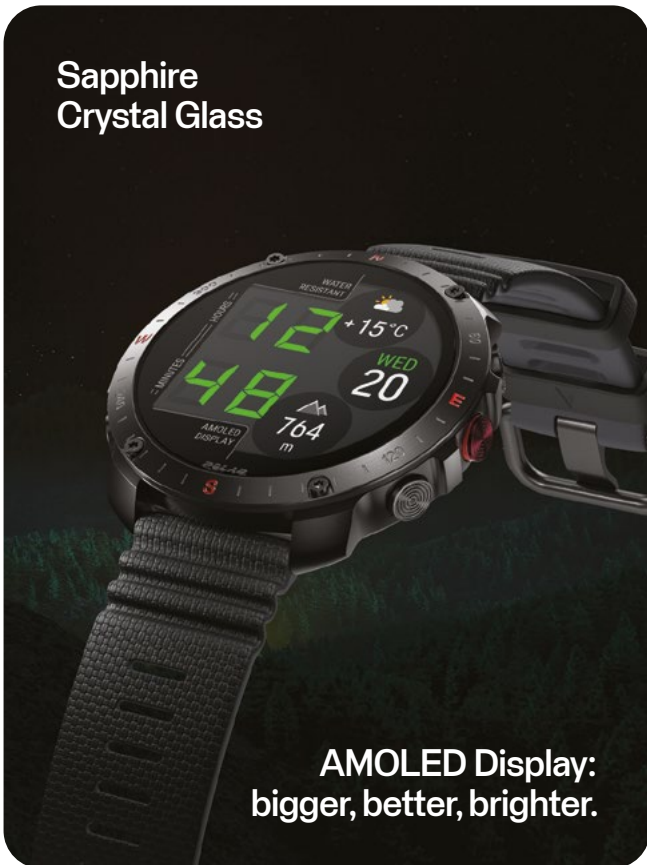

Polar Grit X2 Pro
Premium Outdoor Multisport Watch

Stainless Steel Front Casing

Sapphire Crystal Glass

AMOLED Display:
bigger, better, brighter.

Enhanced Sleep & Recovery Tracking

WR100

Durability
MIL-STD 810H

Powered by Polar Elixir™

Biosensing Technologies

Perfected Navigation & Routing System

Up to

140 hours battery life*

* in Eco Training Mode

Up to

43 h

in Performance
Training Mode

Up to

10 days

in Smartwatch Mode

Dual-Frequency
**GPS Signal
Booster**

Over 150 Sport Profiles